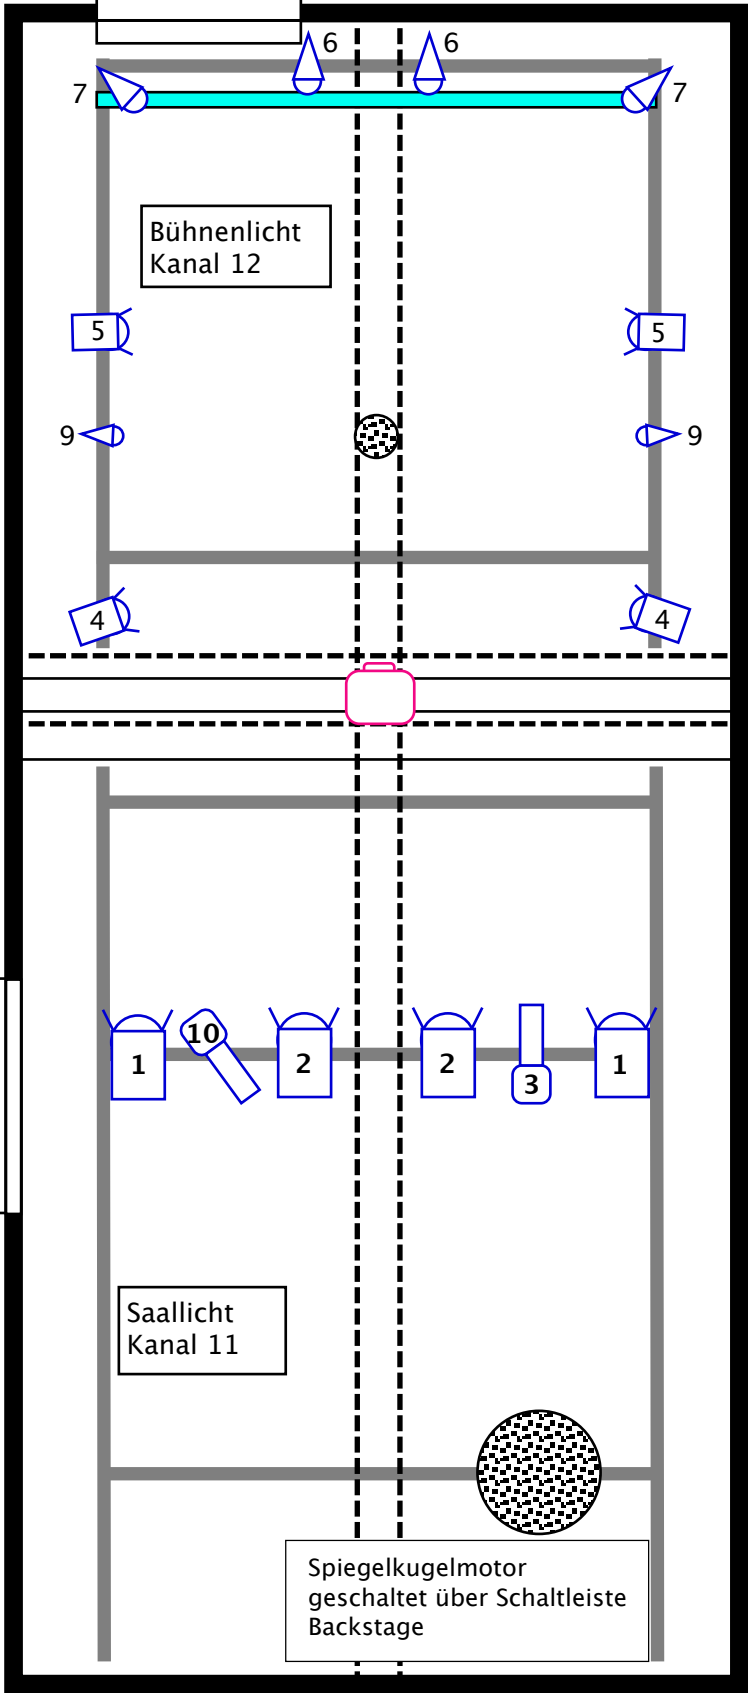

ONO Lichtplan Bühne

8 Bodenscheinwerfer flexibel

-  4x 650W PC Spotlight
-  2x 650W PC Strand Quartet
-  2x 650W PC Selecon Acclaim
-  2x 650W Profiler 22/40 Strand Quartet
-  1x 500W Par64 CP62
-  4x 300W Par56 Short Nose WFL
-  2x Par36 Pin Spot
-  Spiegelkugel 15cm
-  Spiegelkugel 75cm
-  Beamer
-  Leinwand